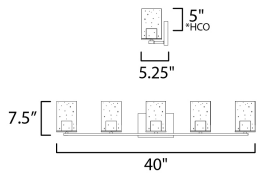

LAMPING

INPUT VOLTAGE : 120V
BULB : 5 x 60W Incandescent E26 Medium , 300W Total
BULB INCLUDED : (Not Included)
DIMMABLE : Y
LIGHTING_DIRECTION : Up/Down